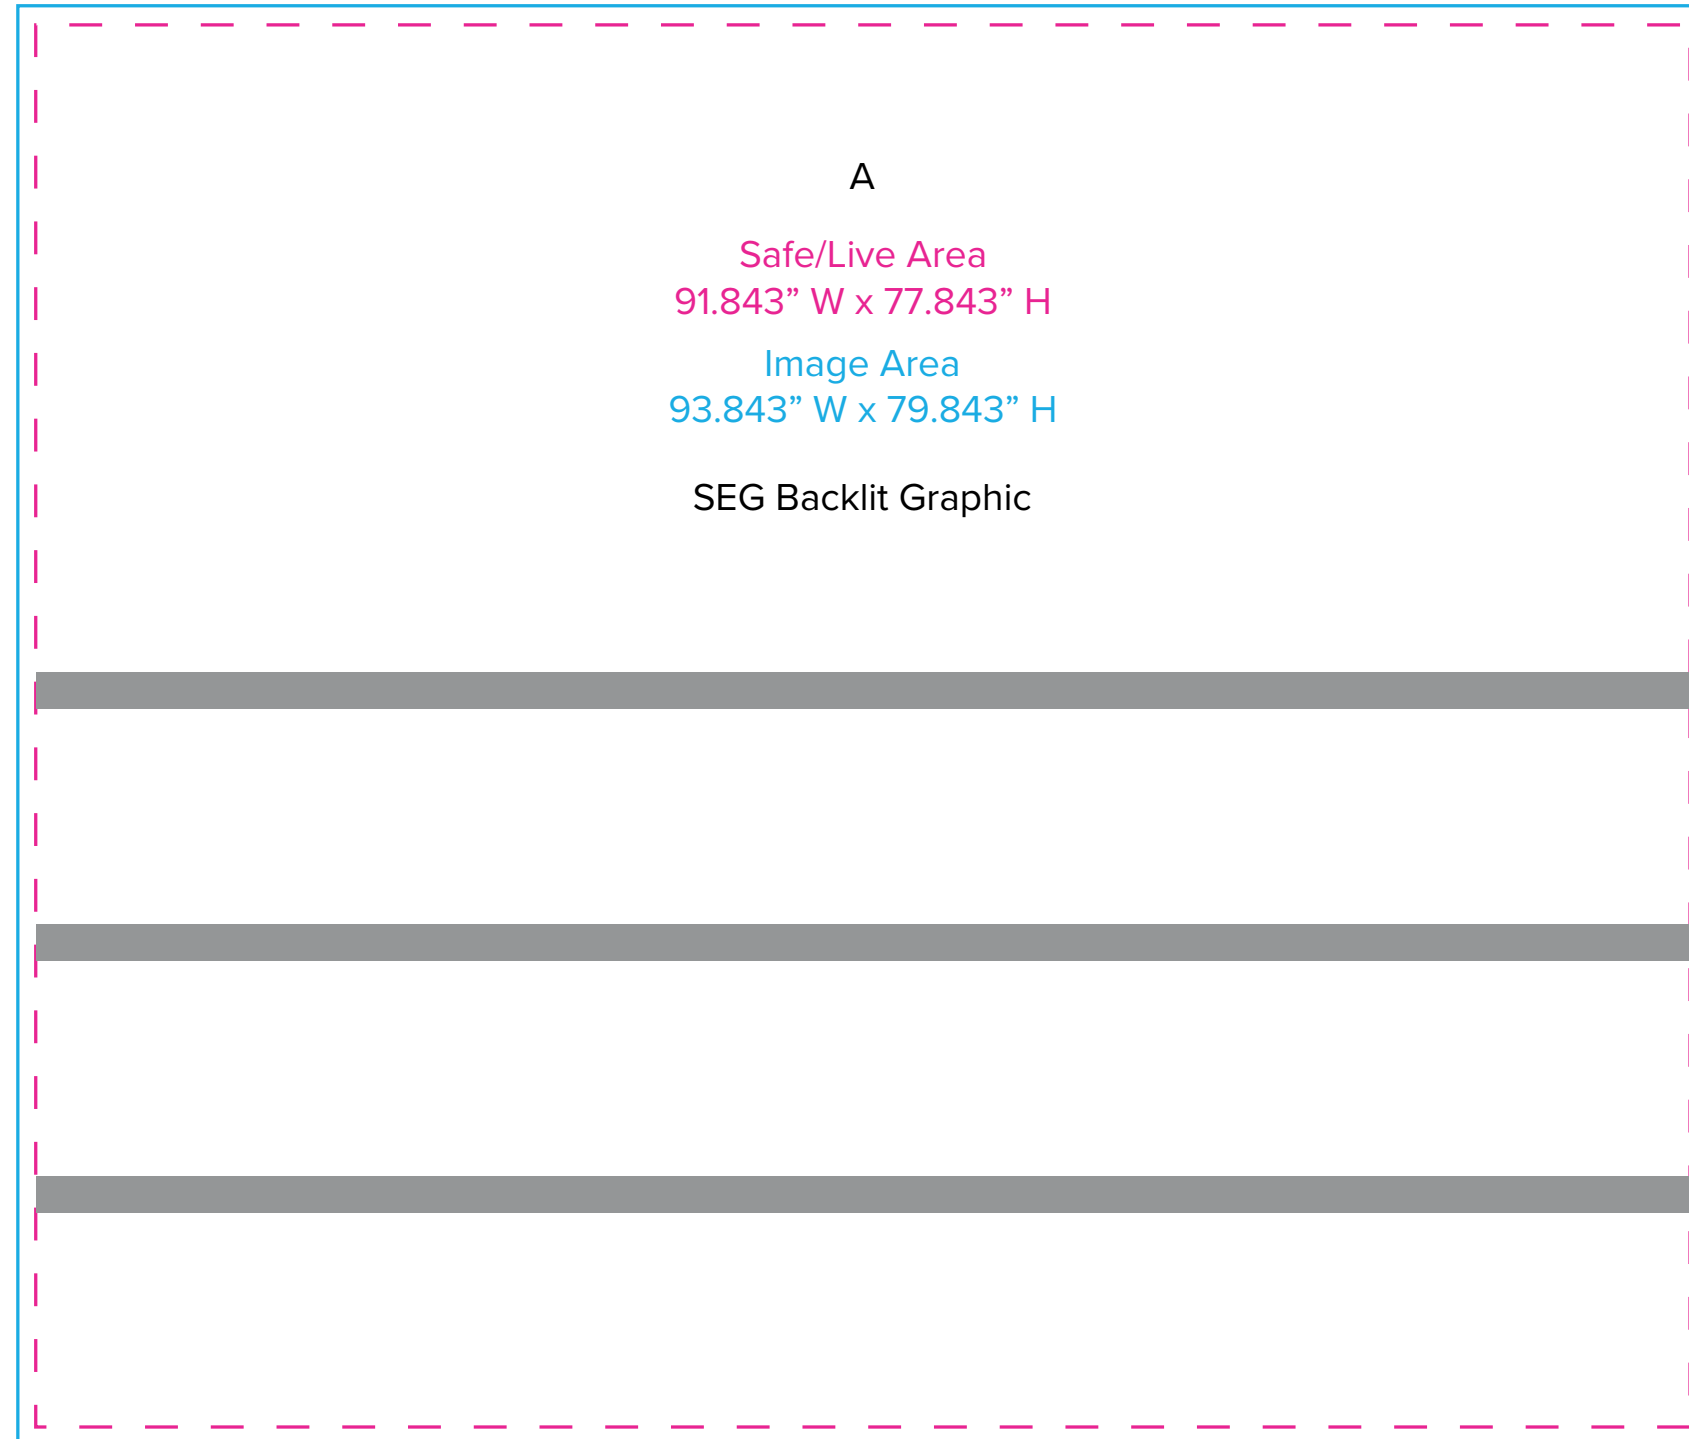

Graphic Template  
Inline Lightbox Display  
Backlit SEG Graphic

Shelving

NOTE: All Raster Art (jpg, tiff,psd, png, etc.) must be at least 100 dpi at print size.

# Graphic Template Counter Graphic

NOTE: All Raster Art (jpg, tiff,psd, png, etc.) must be at least 100 dpi at print size.